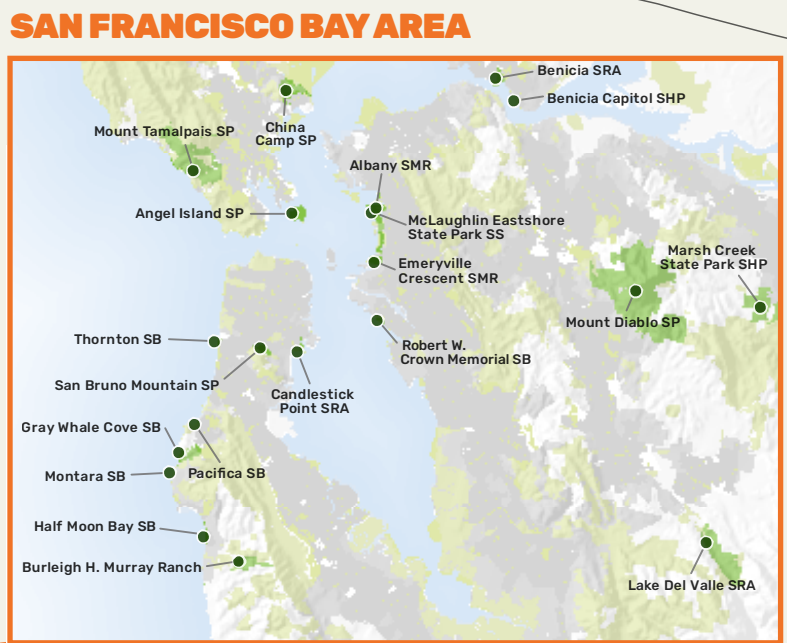

# CALIFORNIA STATE PARKS MAP

[www.calparks.org](http://www.calparks.org)

- California State Park System
  - Other Protected Land
  - Incorporated Places
  - Major Highway
  - County Boundary
- 
- Park Property - PP
  - Point of Interest - POI
  - State Beach - SB
  - State Historic Park - SHP
  - State Historical Monument - SHM
  - State Marine Park - SMP
  - State Marine Reserve - SMR
  - State Natural Reserve - SNR
  - State Recreation Area - SRA
  - State Seashore - SS
  - State Vehicular Recreation Area - SVRA
  - Wayside Campground - WC